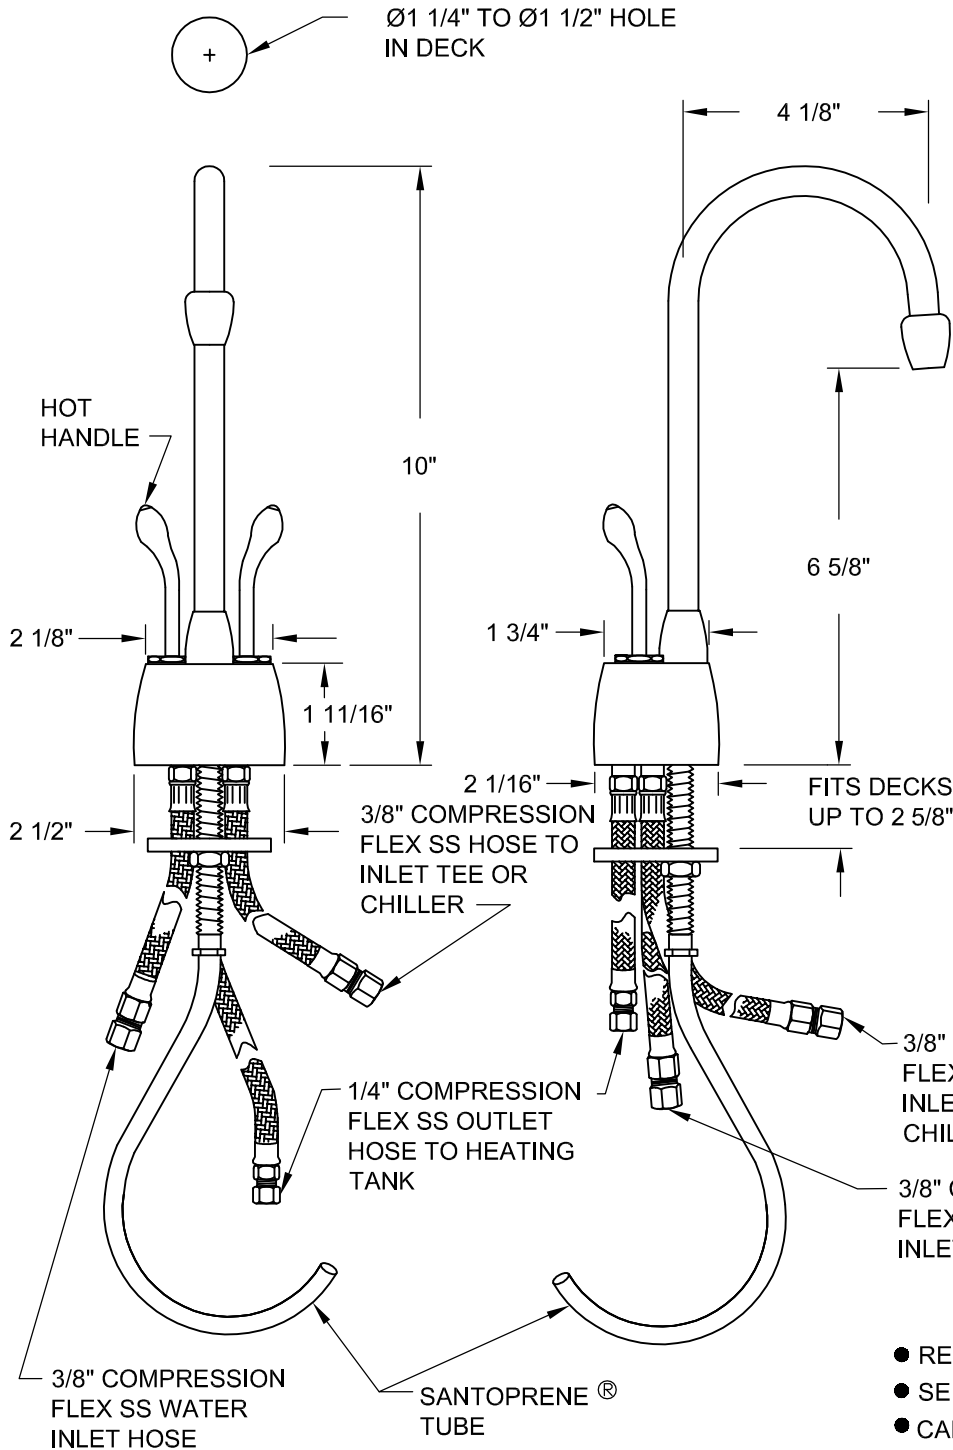

MT650 SPECIFICATIONS

THE LITTLE GOURMET® INSTANT HOT AND COLD WATER DISPENSER

THIS DISPENSER IS AVAILABLE IN THE FOLLOWING FINISHES;

- CPB - Polished Chrome
- SC - Satin Chrome
- PN - Polished Nickel
- BRN - Brushed Nickel
- PEW - Pewter
- PVD - Polished Brass
- TB - Tuscan Brass
- WCP - Weathered Brass
- WCP - Weathered Copper
- ACP - Antique Copper
- EB - English Bronze
- MHB - Mahogany Bronze
- ORB - Oil Rubbed Bronze
- VB - Venetian Bronze
- PVDBB - PVD Brushed Bronze
- BRS - PVD Brushed Stainless