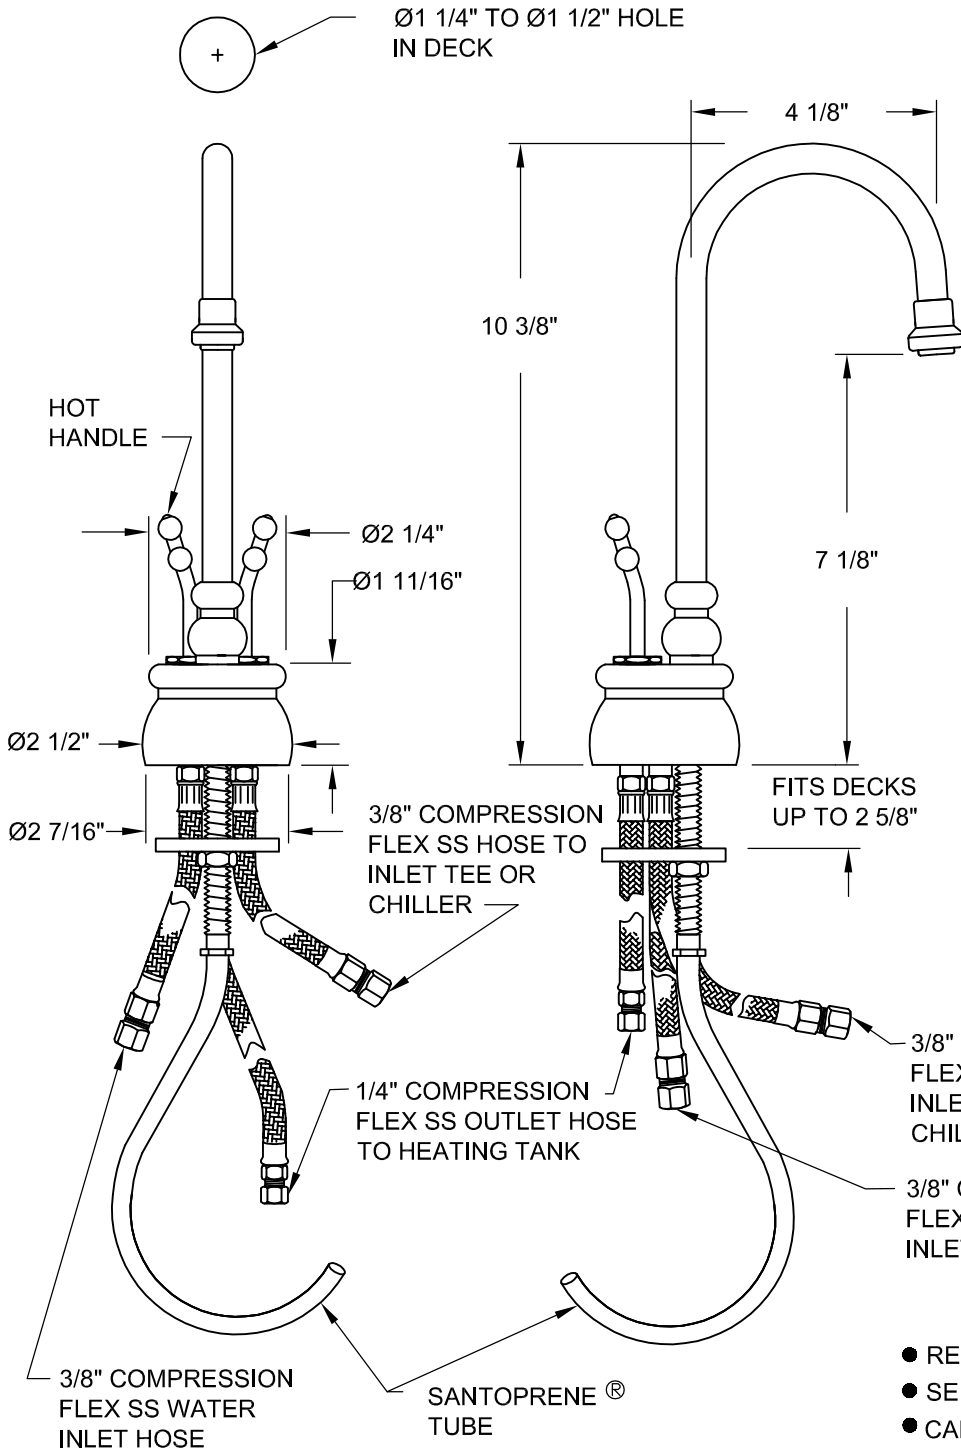

# MT550 SPECIFICATIONS

THE LITTLE GOURMET® INSTANT HOT AND COLD WATER DISPENSER

**THIS DISPENSER IS AVAILABLE IN THE FOLLOWING FINISHES;**

- CPB - Polished Chrome
- SC - Satin Chrome
- PN - Polished Nickel
- BRN - Brushed Nickel
- PEW - Pewter
- PVD - Polished Brass
- TB - Tuscan Brass
- WCP - Weathered Brass
- WCP - Weathered Copper
- ACP - Antique Copper
- EB - English Bronze
- MHB - Mahogany Bronze
- ORB - Oil Rubbed Bronze
- VB - Venetian Bronze
- PVDBB - PVD Brushed Bronze
- BRS - PVD Brushed Stainless